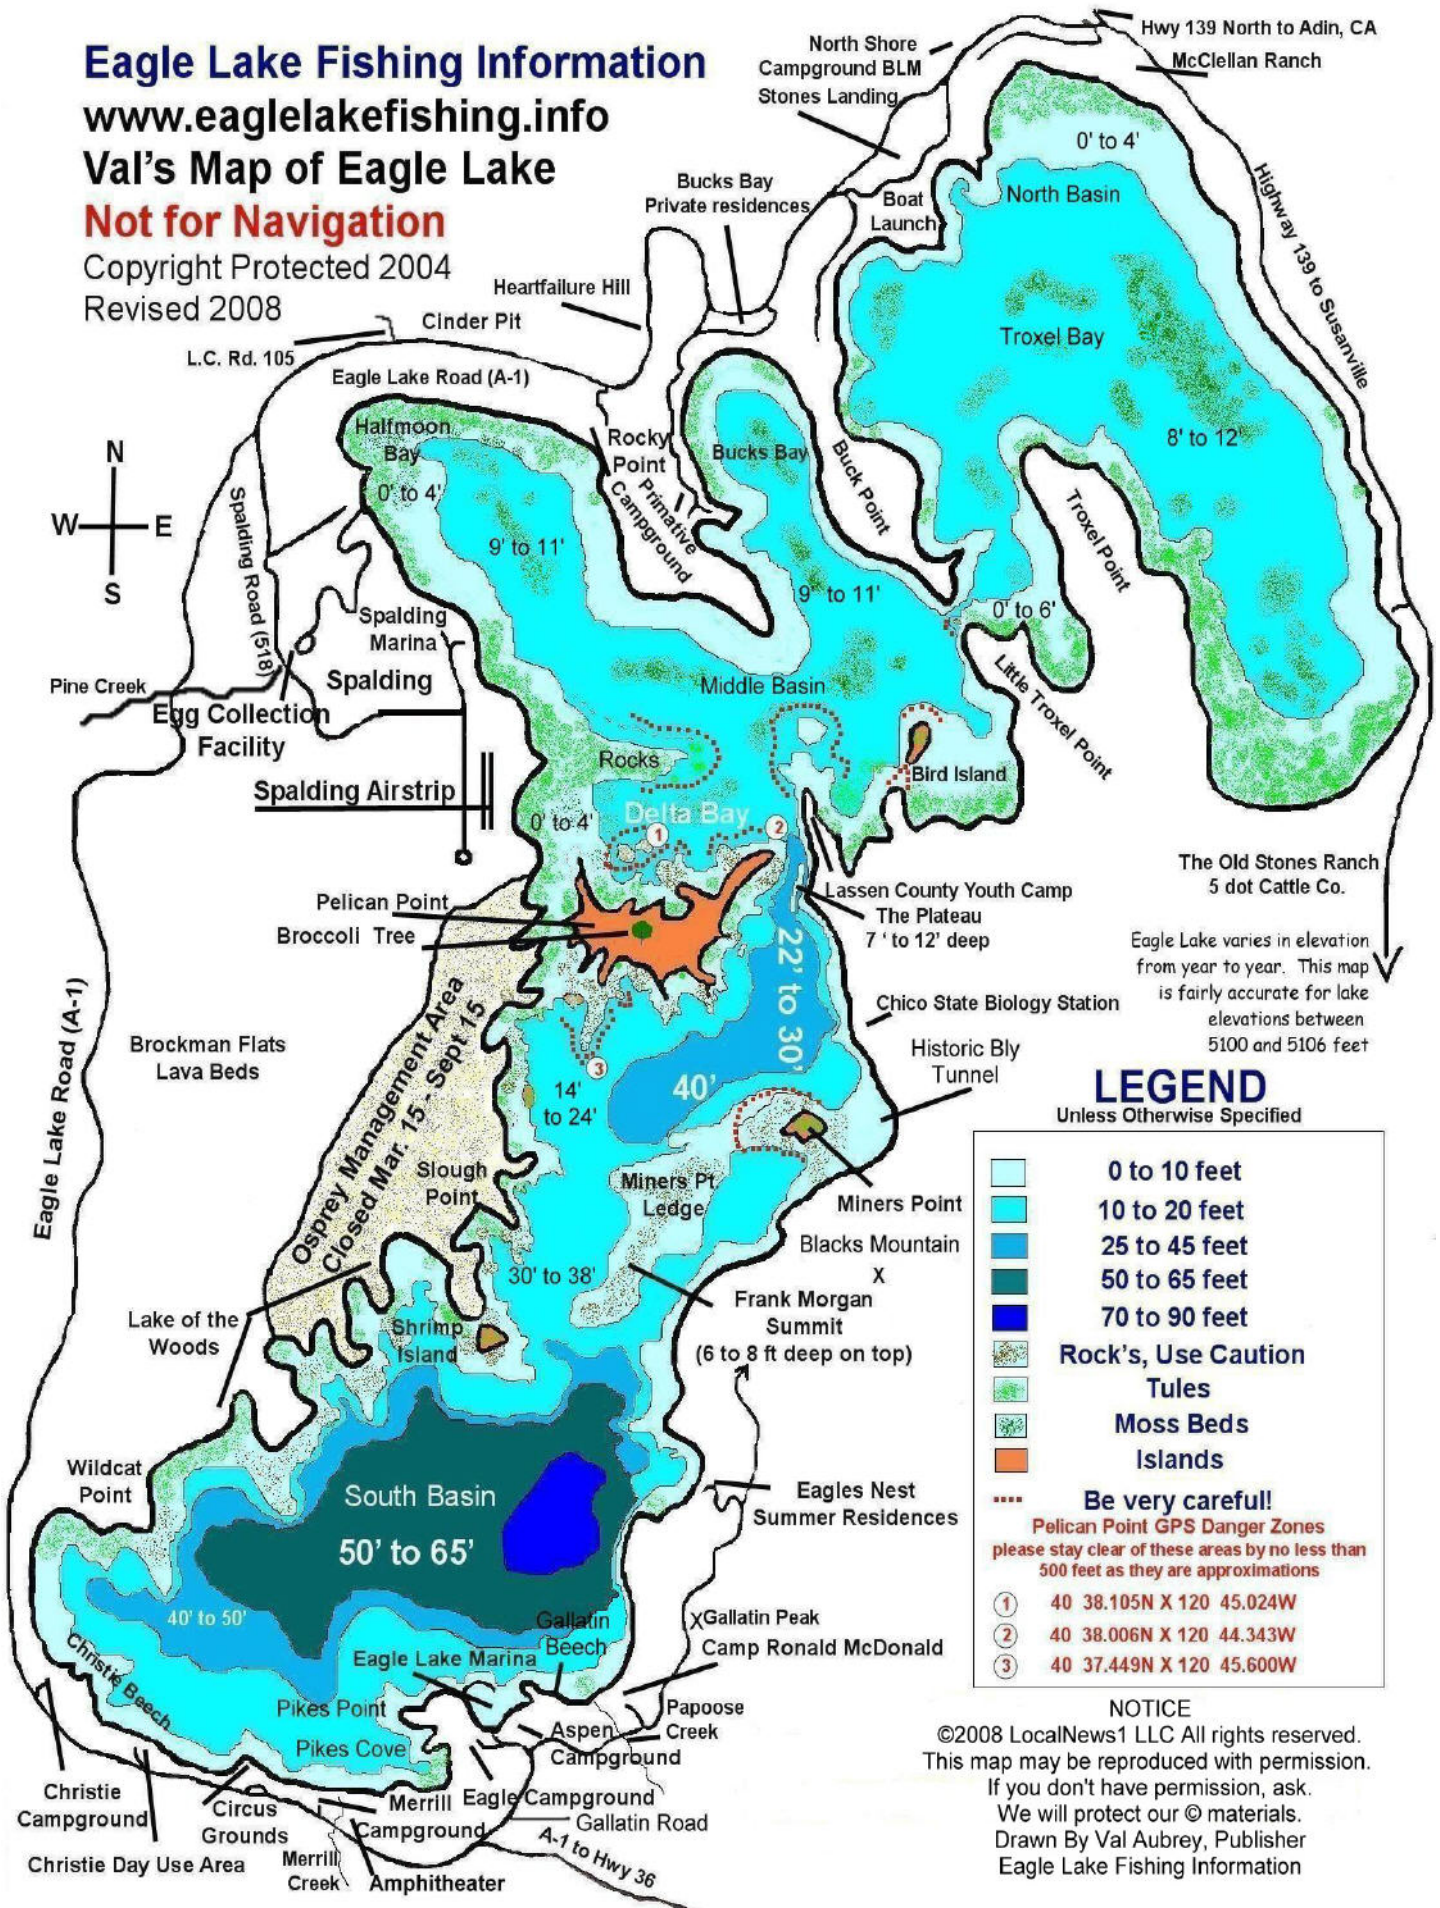

Eagle Lake Fishing Information

www.eaglelakefishing.info

Val's Map of Eagle Lake

Not for Navigation

Copyright Protected 2004
Revised 2008

Eagle Lake varies in elevation from year to year. This map is fairly accurate for lake elevations between 5100 and 5106 feet

LEGEND

Unless Otherwise Specified

- 0 to 10 feet
- 10 to 20 feet
- 25 to 45 feet
- 50 to 65 feet
- 70 to 90 feet
- Rock's, Use Caution
- Tules
- Moss Beds
- Islands
- Be very careful!**
Pelican Point GPS Danger Zones
please stay clear of these areas by no less than 500 feet as they are approximations
- ① 40 38.105N X 120 45.024W
- ② 40 38.006N X 120 44.343W
- ③ 40 37.449N X 120 45.600W

NOTICE

©2008 LocalNews1 LLC All rights reserved.
This map may be reproduced with permission.
If you don't have permission, ask.
We will protect our © materials.
Drawn By Val Aubrey, Publisher
Eagle Lake Fishing Information